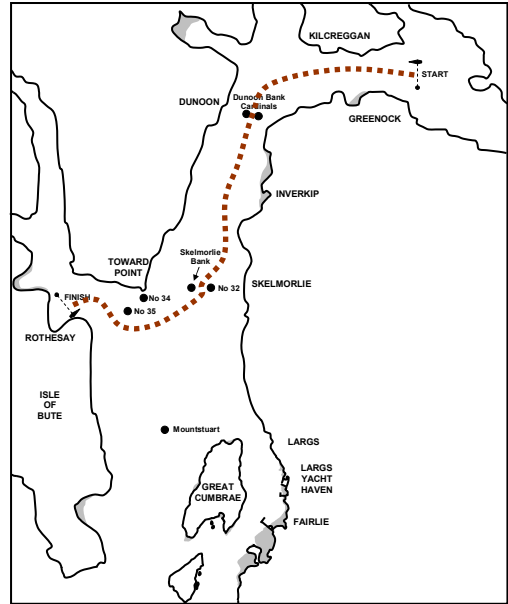

The Rothesay Race