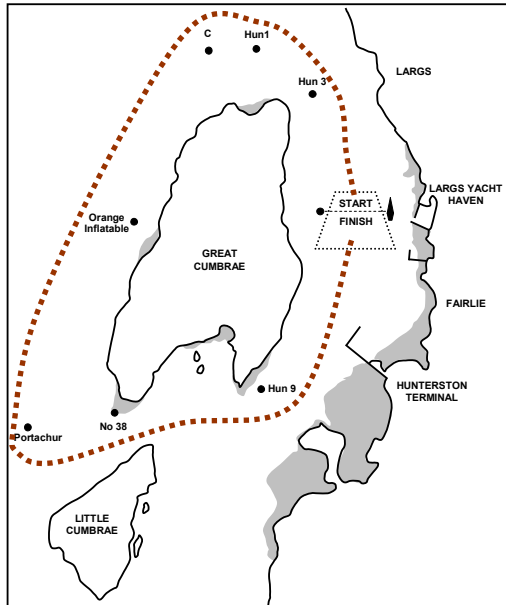

The Cumbraes Race