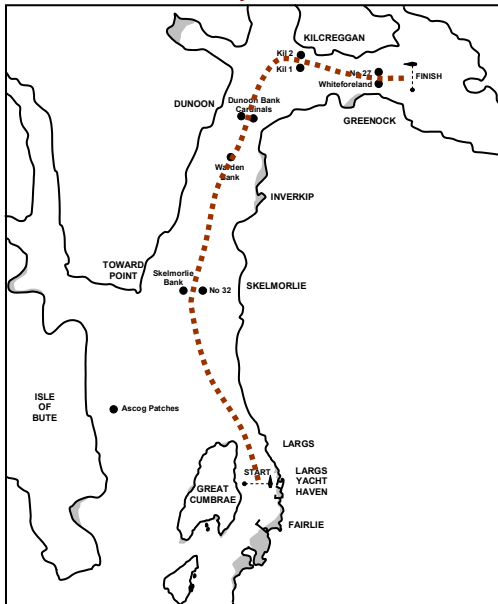

The Clyde Race