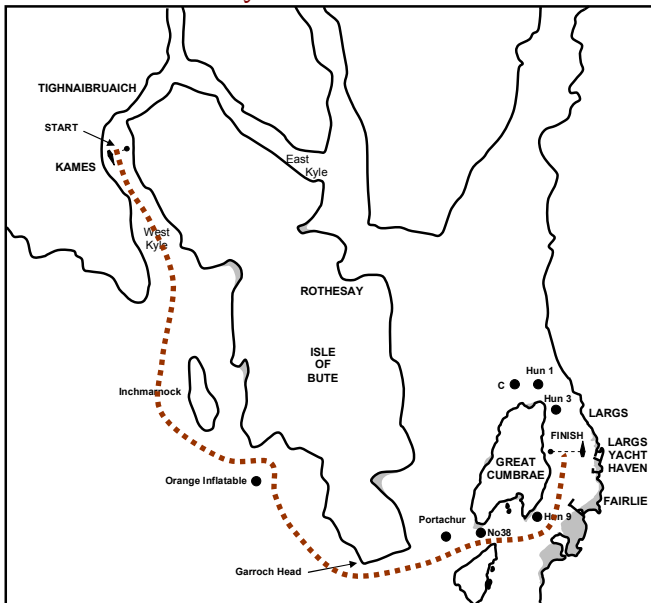

The Kyles of Bute Race